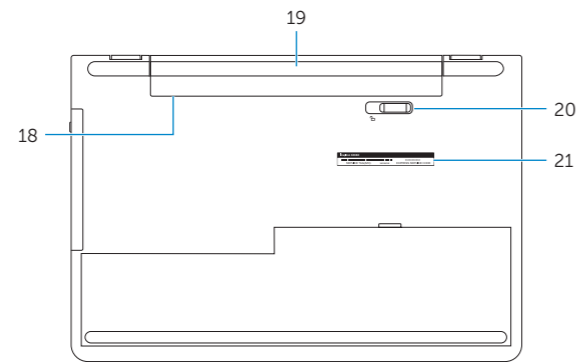

Funkcje | Компоненты | Özellikler

1. Right microphone
2. Camera-status light
3. Camera
4. Left microphone
5. Power-adapter port
6. Network port
7. HDMI port
8. USB 3.0 port
9. Media-card reader
10. Power and battery-status light/
hard-drive activity light
11. Left-click area
12. Right-click area
13. Headset port
14. USB 2.0 ports (2)
15. Optical drive
16. Security-cable slot
17. Power button
18. Regulatory label (in battery bay)
19. Battery
20. Battery-release latch
21. Service Tag label