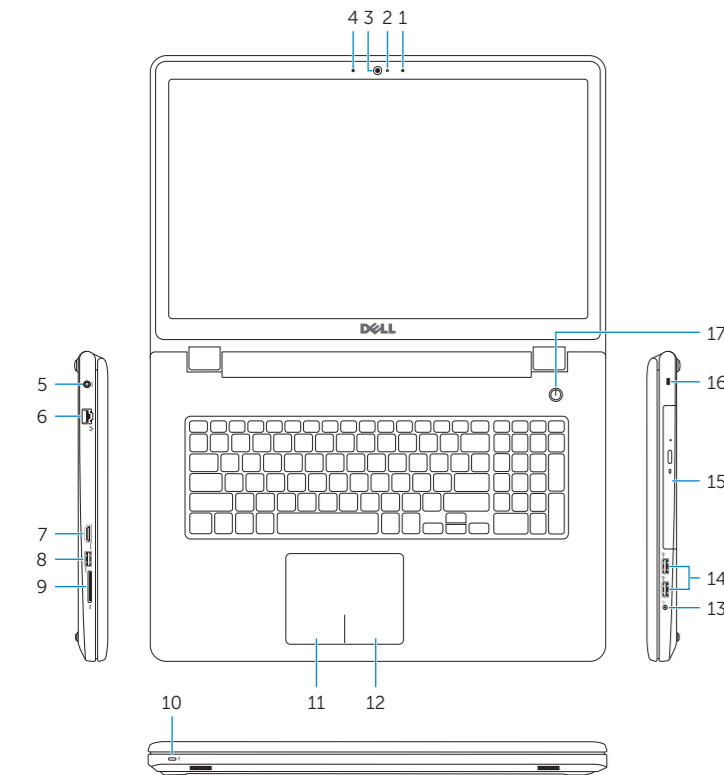

Funkcje | Компоненты | Özellikler

1. Right microphone
2. Camera-status light
3. Camera
4. Left microphone
5. Power-adapter port
6. Network port
7. HDMI port
8. USB 3.0 port
9. Media-card reader
10. Power and battery-status light/
hard-drive activity light
11. Left-click area
12. Right-click area
13. Headset port
14. USB 2.0 ports (2)
15. Optical drive
16. Security-cable slot
17. Power button
18. Regulatory label (in battery bay)
19. Battery
20. Battery-release latch
21. Service Tag label